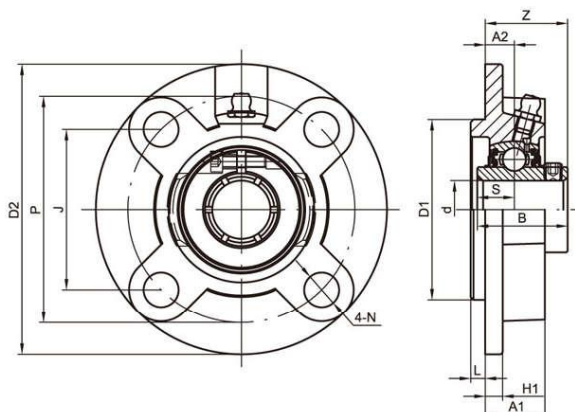

LDK[®] Flange Cartridge Units

UCFCSX Medium duty, Wider inner ring bearing, Inch-based housing, Setscrew locking

Unit No.	Shaft Dia		Dimensions (mm)											Weight (kg)	
	d		D2	P	J	A2	N	L	H1	A1	D1	S	B		Z
	(in)	(mm)													
UCFCSX05		25													
05-13	13/16		111	92.08	65.11	9.9	12	6.1	9.4	23.9	76.2	15.9	38.1	32.1	1.34
05-14	7/8														
05-15	15/16														
05-16	1														
UCFCSX06		30													
06-17	1-1/16		127	104.78	74.09	7.9	12	9.4	9.4	22.6	85.725	17.5	42.9	33.3	2.06
06-18	1-1/8														
06-19	1-3/16														
06-20	1-1/4														
UCFCSX07		35													
07-21	1-5/16		133.1	111.1	78.56	8.9	12	10.9	10.9	25.9	92.075	19	49.2	39.1	2.21
07-22	1-3/8														
07-23	1-7/16														
UCFCSX08		40													
08-24	1-1/2		155.5	130.18	92.05	7.9	14	10.9	10.9	25.4	107.95	19	49.2	38.1	3.03
08-25	1-9/16														
UCFCSX09		45													
09-26	1-5/8		155.5	130.18	92.05	7.9	14	11.9	10.9	24.9	107.95	19	51.6	40.5	2.98
09-27	1-11/16														
09-28	1-3/4														
UCFCX10		50													
10-30	1-7/8		162	136.5	96.52	7.1	14	16	10.9	25.9	114.3	22.2	55.6	40.5	3.57
10-31	1-15/16														
10-32	2														
UCFCSX11		55													
11-33	2-1/16		180.8	152.4	107.76	4	14	22.1	13	25.9	127	25.4	65.1	43.7	5
11-34	2-1/8														
11-35	2-3/16														
11-36	2-1/4														
UCFCSX12		60													
12-38	2-3/8		193.8	165.1	116.74	10.9	14	20	14	33	139.7	25.4	65.1	50.6	6.32
12-39	2-7/16														
UCFCSX13		65													
13-40	2-1/2		193.7	165.1	116.74	10.9	14	20	14	33.3	139.7	30.2	74.6	55.3	8.25
13-41	2-9/16														
UCFCSX14		70													
14-42	2-5/8		222.2	190.5	134.7	14	17.5	20	16	36	161.925	33.3	77.8	58.5	8.6
14-43	2-11/16														
14-44	2-3/4														
UCFCSX15		75													
15-45	2-13/16		222.2	190.5	134.7	11.9	17.5	22.1	16	35	161.925	33.3	82.6	61.2	8.76
15-46	2-7/8														
15-47	2-15/16														
15-48	3														
UCFCSX17		85													
17-53	3-5/16		260	218.95	154.82	9.9	20.6	24.9	19	36	187.325	39.7	96	66.2	13.41
17-55	3-7/16														
UCFCSX20		100													
20-63	3		276	238	168.29	22	23	28	22	66	206.375	79.2	117.5	90.3	18.5
20-64	4														