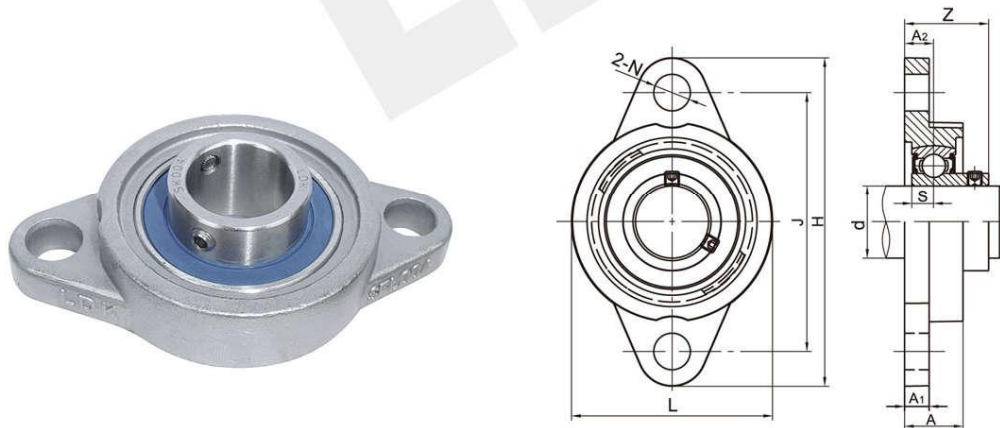

All Stainless Steel Silver Series **LDK**[®]

SSKP/SSKFL All stainless steel silver series, Pillow blocks/2-bolt flange, Setscrew locking

SSKP000 Series

Unit No.	Shaft d(mm)	Dimensions(mm)									Bolt Size (mm)	Bearing No.	Housing No.	Weight (kg)
		H	L	J	A	H1	H0	N	S	B				
SSKP000	10	18	67	53	16	6	35	7	4	14	M6	SK000	SP000	0.087
SSKP001	12	19	71	56	16	6	38	7	4	14.5	M6	SK001	SP001	0.11
SSKP002	15	22	80	63	16	7	43	7	4.5	16.5	M6	SK002	SP002	0.15
SSKP003	17	24	85	67	18	7	47	7	5	17.5	M6	SK003	SP003	0.18
SSKP004	20	28	100	80	20	9	55	10	6	21	M8	SK004	SP004	0.27
SSKP005	25	32	112	90	20	10	62	10	6	22.5	M8	SK005	SP005	0.33
SSKP006	30	36	132	106	26	11	70	13	6.5	24.5	M10	SK006	SP006	0.52

SSKFL000 Series

Unit No.	Shaft d(mm)	Dimensions(mm)									Bolt Size (mm)	Bearing No.	Housing No.	Weight (kg)
		H	J	A2	A1	A	N	L	S	Z				
SSKFL000	10	60	45	5.5	6	12	7	36	4	16	M6	SK000	SFL000	0.08
SSKFL001	12	63	48	5.5	6	12	7	38	4	16.5	M6	SK001	SFL001	0.09
SSKFL002	15	67	53	6.5	6.5	13	7	42	4.5	18.5	M6	SK002	SFL002	0.11
SSKFL003	17	71	56	7	7	14	7	46	5	19.5	M6	SK003	SFL003	0.14
SSKFL004	20	90	71	8	8	16	10	55	6	23	M8	SK004	SFL004	0.24
SSKFL005	25	95	75	8	8	16	10	60	6	24.5	M8	SK005	SFL005	0.27
SSKFL006	30	112	85	9	9	18	13	70	6.5	27	M10	SK006	SFL006	0.4