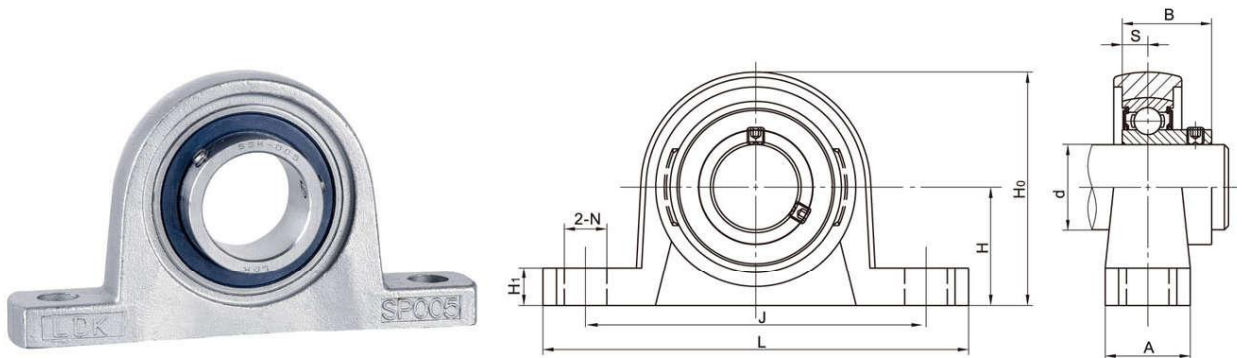

All Stainless Steel Silver Series **LDK**[®]

SSKP/SSKFL All stainless steel silver series, Pillow blocks/2-bolt flange, Setscrew locking

SSKP000 Series

Unit No.	Shaft d(mm)	Dimensions(mm)									Bolt Size (mm)	Bearing No.	Housing No.	Weight (kg)
		H	L	J	A	H1	H0	N	S	B				
SSKP000	10	18	67	53	16	6	35	7	4	14	M6	SK000	SP000	0.087
SSKP001	12	19	71	56	16	6	38	7	4	14.5	M6	SK001	SP001	0.11
SSKP002	15	22	80	63	16	7	43	7	4.5	16.5	M6	SK002	SP002	0.15
SSKP003	17	24	85	67	18	7	47	7	5	17.5	M6	SK003	SP003	0.18
SSKP004	20	28	100	80	20	9	55	10	6	21	M8	SK004	SP004	0.27
SSKP005	25	32	112	90	20	10	62	10	6	22.5	M8	SK005	SP005	0.33
SSKP006	30	36	132	106	26	11	70	13	6.5	24.5	M10	SK006	SP006	0.52

SSKFL000 Series

Unit No.	Shaft d(mm)	Dimensions(mm)									Bolt Size (mm)	Bearing No.	Housing No.	Weight (kg)
		H	J	A2	A1	A	N	L	S	Z				
SSKFL000	10	60	45	5.5	6	12	7	36	4	16	M6	SK000	SFL000	0.08
SSKFL001	12	63	48	5.5	6	12	7	38	4	16.5	M6	SK001	SFL001	0.09
SSKFL002	15	67	53	6.5	6.5	13	7	42	4.5	18.5	M6	SK002	SFL002	0.11
SSKFL003	17	71	56	7	7	14	7	46	5	19.5	M6	SK003	SFL003	0.14
SSKFL004	20	90	71	8	8	16	10	55	6	23	M8	SK004	SFL004	0.24
SSKFL005	25	95	75	8	8	16	10	60	6	24.5	M8	SK005	SFL005	0.27
SSKFL006	30	112	85	9	9	18	13	70	6.5	27	M10	SK006	SFL006	0.4